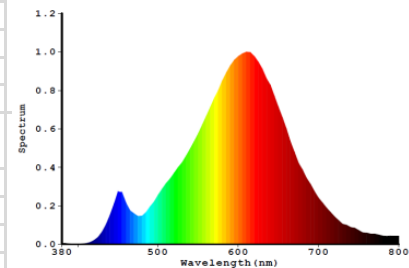

Spectral Distribution

GP LED Lamps are designed for true direct replacement of standard incandescent lamps.

- Compatible shapes and sizes of GLS
- Very low energy consumption
- Extremely long life
- Emit a warm white or cold white light for different ambience
- Instant start with full light output
- Available in most common lamp bases for household use
- No UV

Applications

- Domestic and commercial applications
- General illumination
- Can be used everywhere at home
- Use outdoors only in enclosed and ventilated luminaires

www.gp-lighting.com

Manufacturer reserves the right to alter or amend the design, model and specification without prior notice.

D-LD-210909-008 R0