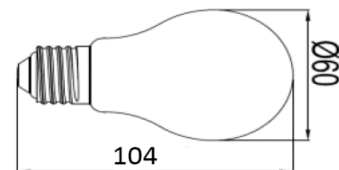

## GP LD DIM CLS60 4.2-40W E27 W FM FR

Order code	EAN	Packaging - SKU
080473-LDCE1	4986149080473	Eco blister, 1 pc/SKU
<b>Product</b>		
Category	LED Lamps	
Series	VINTAGE CLASSIC- FROSTED (FILAMENT)	
Model	HI-BRIGHTNESS CLASSIC FROSTED DIMMABLE-FM	
Description	GP LD CLS60 E27 4.2-40W 220-240V FR FM DIM CE1	
<b>General description</b>		
Energy label	E	
Lamp shape	Classic A60	
Lamp base	E27	
Dimmable	Yes	
Mercury free	Yes	
Mercury content	0.0 mg	
Recycling	Yes	
<b>Electrical characteristics</b>		
Nominal wattage	4.2 W $\pm$ 0.5	
Rated wattage	4.2 W	
Equivalent incandescent lamp power	40 W	
Power factor	$>$ 0.8	
Voltage	220-240 V	
Operating frequency	50Hz	
Lamp current	25 mA	
Weighted Energy Consumption	5 KWh / 1000 h	
<b>Light technical characteristics</b>		
Light colour	WARM WHITE	
Colour temperature	2700 K $\pm$ 150K	
Colour rendering index (Ra)	$\geq$ 80	
Colour consistency	$<$ 6 SDCM	
Nominal luminous flux	470 lm $\pm$ 10%	
Rated luminous flux	470 lm	
Lumen maintenance factor at end of life	$\geq$ 0.7	
Warm-up time (60%)	INSTANT	
Starting time	$<$ 0.5s s	
<b>Lifespan</b>		
Nominal life time	15000 h	
Rated lamp life time	15000 h	
Switching cycles	50000	
<b>Product dimensions</b>		
Overall length (L)	104 mm $\pm$ 1 mm	
Diameter (D)	60 mm $\pm$ 1 mm	
<b>Product Compliance</b>		
	CE, ERP, ROHS, REACH	
<b>Warranty</b>		
	12 months from ex-factory date	
* Please refer to website <a href="http://www.gp-lighting.com">www.gp-lighting.com</a> for the list of compatible dimmers.		