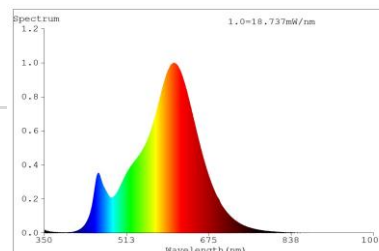

Order code	EAN	Packaging - SKU
085461-LDCE1	4895149085461	Eco blister, 1 pc/SKU
Product		
Category	LED Lamps	
Series	VINTAGE - FLAMEDIM (FILAMENT)	
Model	MINI GLOBE FILAMENT FLAMEDIM	
Description	GP LD GBM E27 4.5-40W 220-240V FLAMEDIM CL DIM	
General description		
Energy label	A++	
Lamp shape	Mini Globe	
Lamp base	E27	
Dimmable	YES	
Mercury free	Yes	
Mercury content	0.0 mg	
Recycling	Yes	
Electrical characteristics		
Nominal wattage	4.5 W \pm 10%	
Rated wattage	4.5 W	
Equivalent incandescent lamp power	40 W	
Power factor	0.7	
Voltage	220-240 V	
Operating frequency	50/60Hz	
Lamp current	22.5-27.5 mA	
Weighted Energy Consumption	5 kWh / 1000 h	
Light technical characteristics		
Light colour	WARM WHITE	
Colour temperature	2700 K \pm 150K	
Colour rendering index (Ra)	\geq 80	
Colour consistency	$<$ 6 SDCM	
Nominal luminous flux	470 lm \pm 10%	
Rated luminous flux	470 lm	
Lumen maintenance factor at end of life	\geq 0.7	
Warm-up time (60%)	$<$ 0.5s	
Starting time	Instant	
Lifespan		
Nominal life time	15000 h	
Rated lamp life time	15000 h	
Switching cycles	20000	
Product dimensions		
Overall length (L)	78 mm \pm 2 mm	
Diameter (D)	45 mm \pm 1 mm	
Product Compliance		
	CE, ERP, ROHS, REACH	
Warranty		
	12 months from ex-factory date	

Spectral Distribution

GP LED Lamps are designed for true direct replacement of standard incandescent lamps.

- Compatible shapes and sizes of GLS
- Very low energy consumption
- Extremely long life
- Emit a warm white or cold white light for different ambience
- Instant start with full light output
- Available in most common lamp bases for household use
- No UV