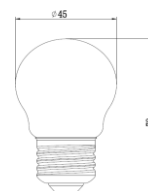

Order code	EAN	Packaging - SKU
085461-LDCE1	4895149085461	Eco blister, 1 pc/SKU
Product		
Category	LED Lamps	
Series	VINTAGE - FLAMEDIM (FILAMENT)	
Model	MINI GLOBE FILAMENT FLAMEDIM	
Description	GP LD GBM E27 4.5-40W 220-240V FLAMEDIM CL DIM	
General description		
Energy label	A++	
Lamp shape	Mini Globe	
Lamp base	E27	
Dimmable	YES	
Mercury free	Yes	
Mercury content	0.0 mg	
Recycling	Yes	
Electrical characteristics		
Nominal wattage	4.5 W \pm 10%	
Rated wattage	4.5 W	
Equivalent incandescent lamp power	40 W	
Power factor	0.7	
Voltage	220-240 V	
Operating frequency	50/60Hz	
Lamp current	22.5-27.5 mA	
Weighted Energy Consumption	5 kWh / 1000 h	
Light technical characteristics		
Light colour	WARM WHITE	
Colour temperature	2700 K \pm 150K	
Colour rendering index (Ra)	\geq 80	
Colour consistency	$<$ 6 SDCM	
Nominal luminous flux	470 lm \pm 10%	
Rated luminous flux	470 lm	
Lumen maintenance factor at end of life	\geq 0.7	
Warm-up time (60%)	$<$ 0.5s	
Starting time	Instant	
Lifespan		
Nominal life time	15000 h	
Rated lamp life time	15000 h	
Switching cycles	20000	
Product dimensions		
Overall length (L)	78 mm \pm 2 mm	
Diameter (D)	45 mm \pm 1 mm	
Product Compliance		
	CE, ERP, ROHS, REACH	
Warranty		
	12 months from ex-factory date	